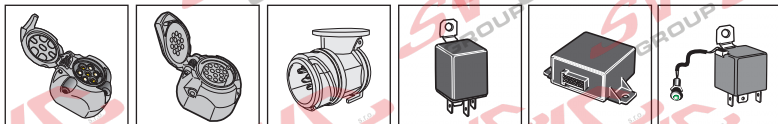

SPARE PARTS

www.ecs-electronics.com